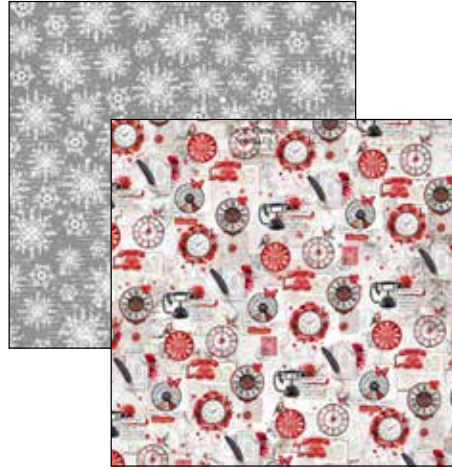

CBPM081

PAPER PAD
12" x 12" cm 30,5 x 30,5 - 190 g/m²
12 double-sided paper sheets
24 designs