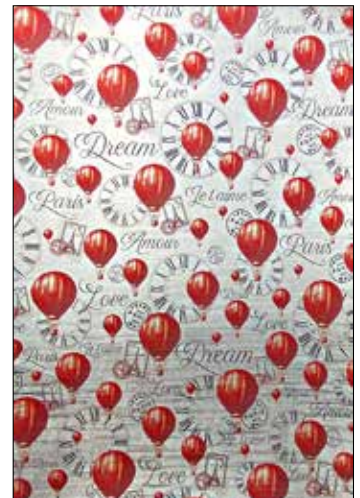

Deluxe PAPER

DELUXE PAPER - A4 PATTERNS

Acid and lignin free - Patterns printed on papers with **special finish in real silver leaf** to gives a unique brightness to your project.

CBD015

5 SILVER LEAF SHEETS

8 1/4x11 3/4 inch - A4 MAXI 22,5x32 cm

120 g/m² - Acid and lignin free