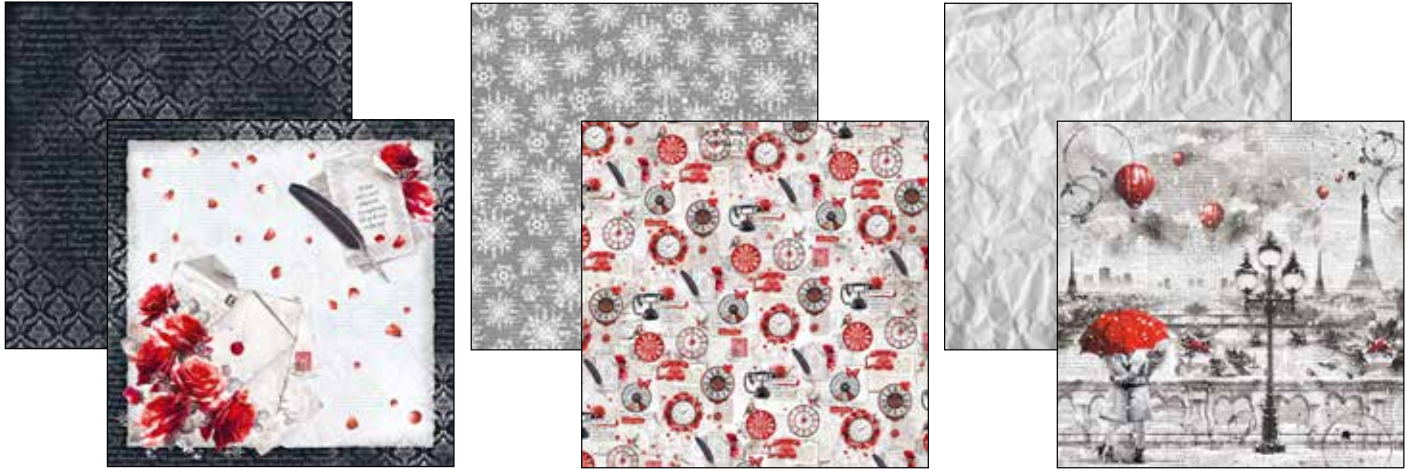

CBH081

PAPER PAD 8" x 8"
cm 20,3 x 20,3 - 190 g/m²
12 double-sided paper sheets
24 designs

The
is like