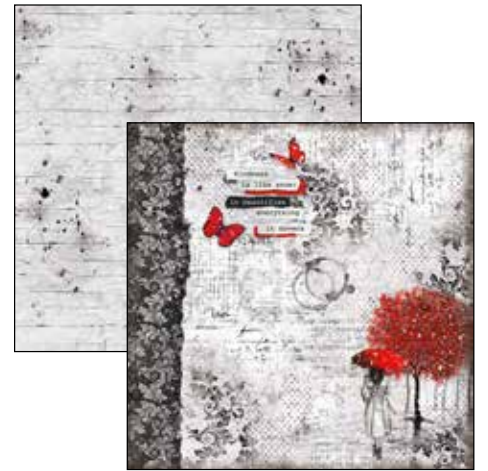

**CBCL081**

CREATIVE PAD  
 A4 size cm 21 x 29,7  
 190 g/m2  
 9 double-sided papers

**CBH081**

PAPER PAD 8" x 8"  
 cm 20,3 x 20,3 - 190 g/m<sup>2</sup>  
 12 double-sided paper sheets  
 24 designs

**CBH081**