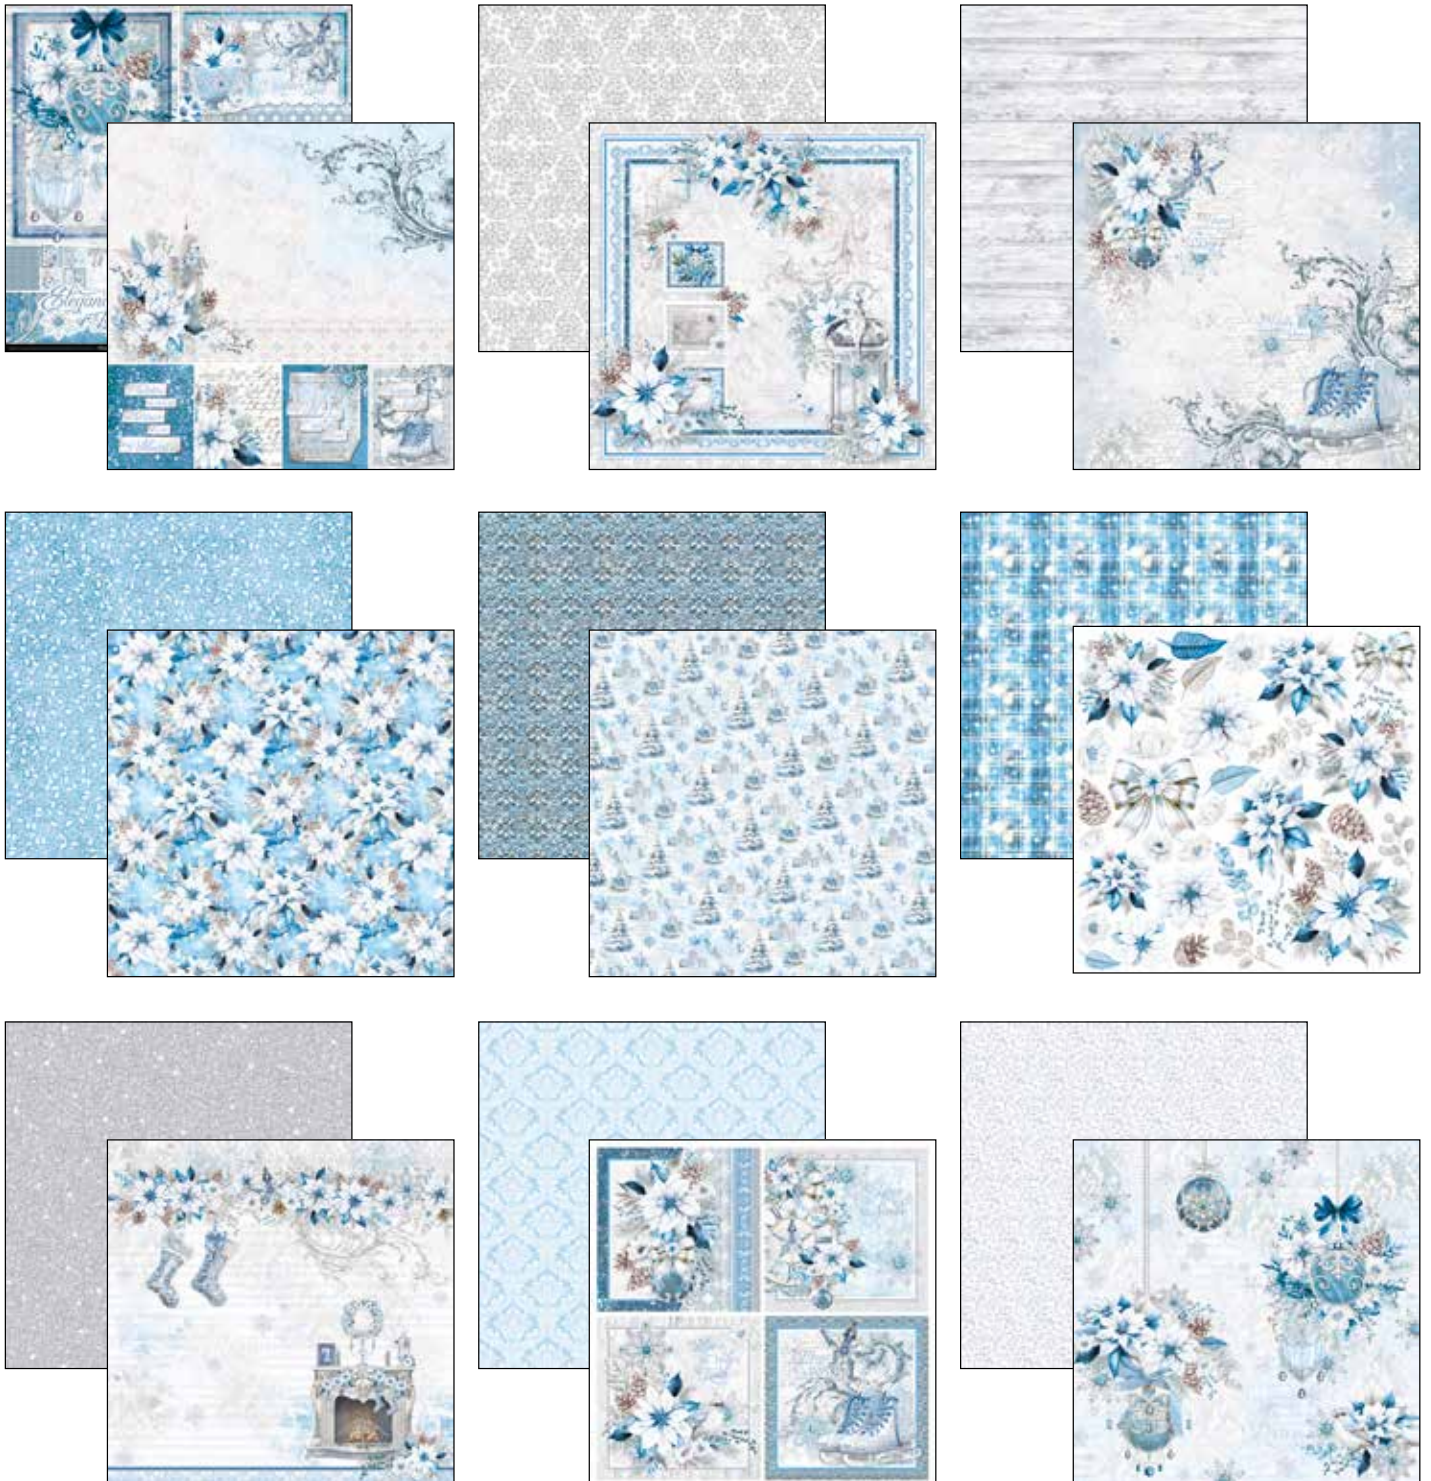

CBH079

PAPER PAD 8" x 8"
cm 20,3 x 20,3 - 190 g/m²
12 double-sided paper sheets
24 designs