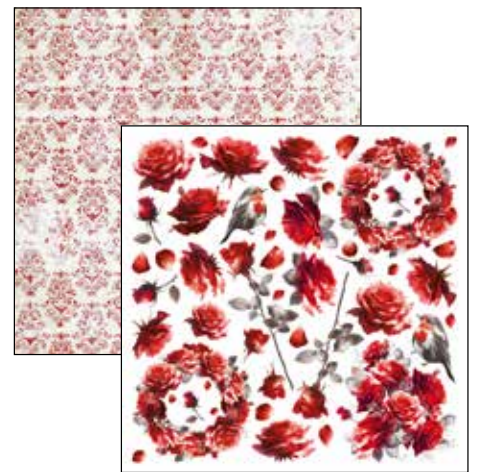

CBPM081  
Paper Pad 12x12"

CBH081  
Paper Pad 8x8"

CBQE081  
Fussy Cut Pad 6x6"

CBCL081  
Creative Pad A4

CBT081  
Patterns Pad 12x12"

**CBPM081**

PAPER PAD  
 12" x 12" cm 30,5 x 30,5 - 190 g/m<sup>2</sup>  
 12 double-sided paper sheets  
 24 designs