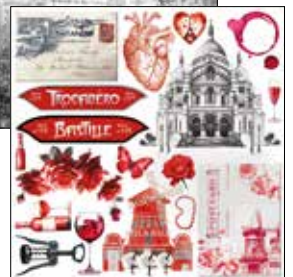

A5 6x8"  
21x14,8 cm

PS8123  
WINTER ROMANCE

STENCIL *Art*

5x8"  
12,7x20,3cm

MS141  
LOVE ENGRAVED

8 1/4x11 3/4 inch  
A4 21x29,7 cm

Pack of 5 single-sided printed papers

**CBRP489**  
Letters from Paris